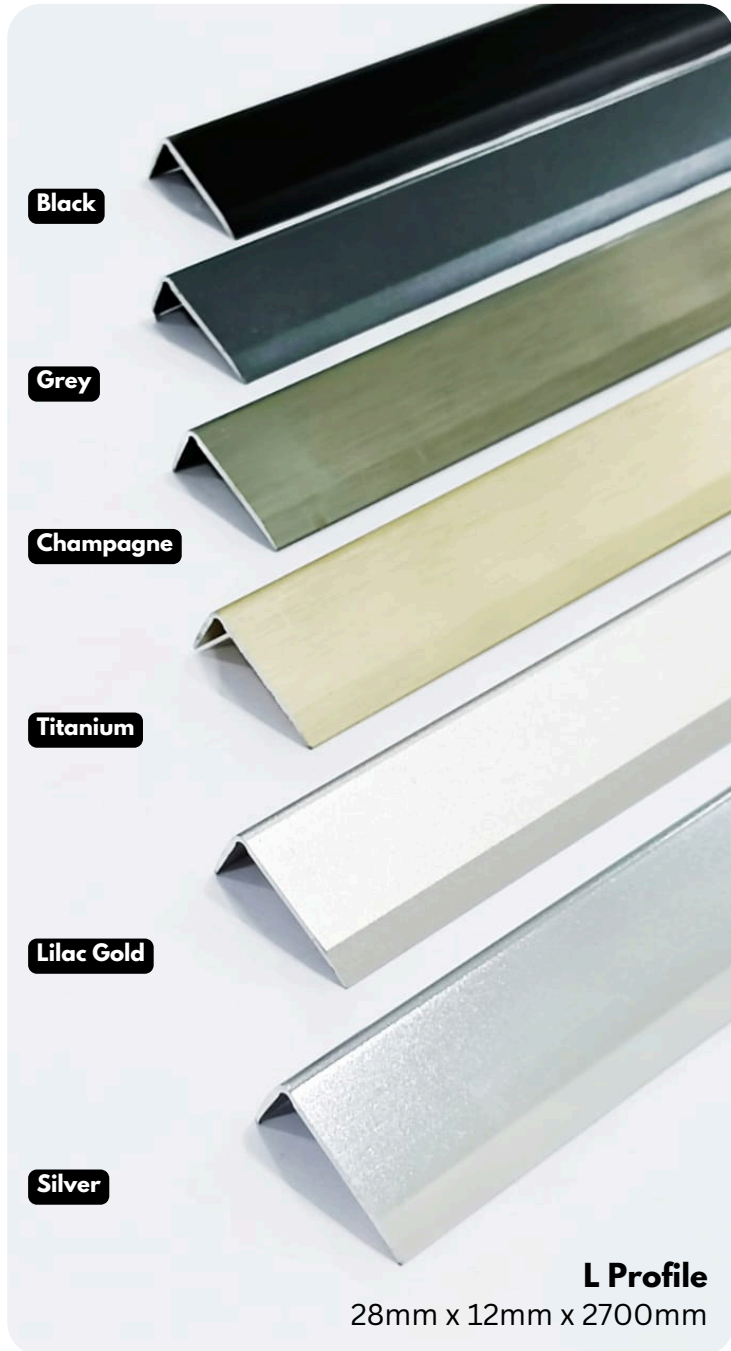

Aluminium Skirting & Profiles v2

www.smartflooringsb.com

Aluminium Skirting (Baseboard)

Aluminium Skirting (Baseboard)

**1 pc 2.5m Skirting required 5 pcs baseboard

Size: 50 x 10 x 2500mm
Thickness: 1.0mm

Aluminium Skirting (Adhesive)

Internal Corner

End Cap - Right

Center Joint

Aluminium Profiles

Aluminium Profiles

Aluminium Profiles

A3

A4