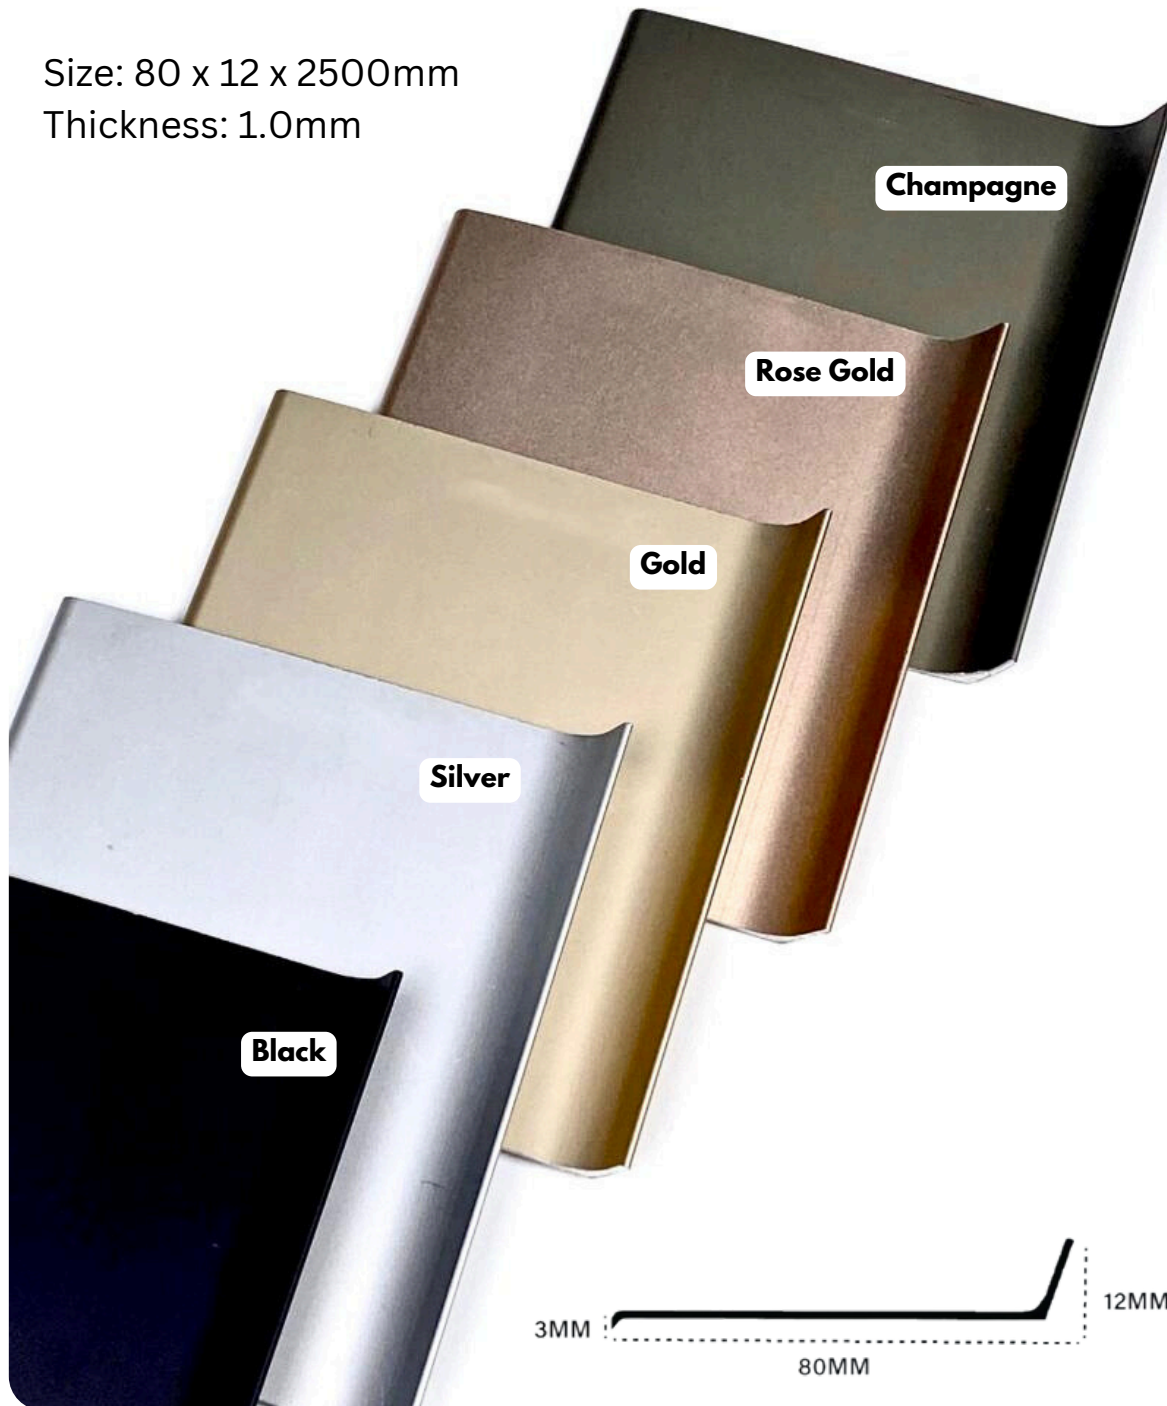

Aluminium Skirting & Profiles v2

www.smartflooringsb.com

Aluminium Skirting (Baseboard)

Aluminium Skirting (Baseboard)

**1 pc 2.5m Skirting required 5 pcs baseboard

Size: 50 x 10 x 2500mm
Thickness: 1.0mm

Aluminium Skirting (Adhesive)

INSTALLATION METHOD

Option 1: with edges

Option 2: without edges

Size: 80 x 12 x 2500mm

Thickness: 1.0mm

Aluminium Skirting (Adhesive)

External Corner

End Cap - Left