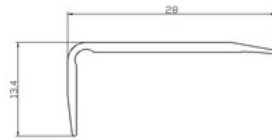

Aluminium Skirting & Profiles v2

www.smartflooringsb.com

Aluminium Skirting (Baseboard)

Aluminium Skirting (Baseboard)

**1 pc 2.5m Skirting required 5 pcs baseboard

Size: 50 x 10 x 2500mm
Thickness: 1.0mm

Aluminium Skirting (Adhesive)

INSTALLATION METHOD

Option 1: with edges

Option 2: without edges

Size: 80 x 12 x 2500mm

Thickness: 1.0mm

Aluminium Skirting (Adhesive)

External Corner

End Cap - Left

Internal Corner

End Cap - Right

Center Joint

Aluminium Profiles

Aluminium Profiles

Aluminium Profiles

A3

A4