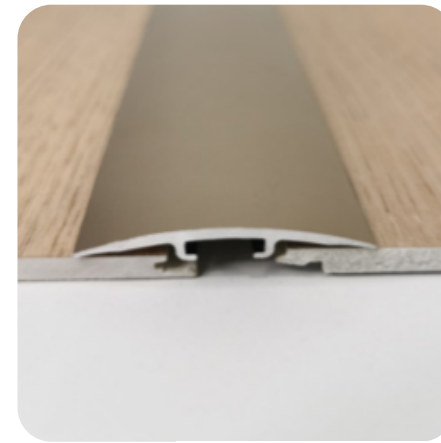

INSTALLATION METHOD

Option 1: with edges

Option 2: without edges

Size: 80 x 12 x 2500mm

Thickness: 1.0mm

Aluminium Skirting (Adhesive)

External Corner

End Cap - Left

Internal Corner

End Cap - Right

Center Joint

Aluminium Profiles

Aluminium Profiles

Aluminium Profiles

A3

A4