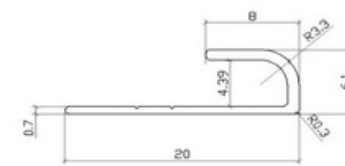

Aluminium Skirting & Profiles v2

www.smartflooringsb.com

Aluminium Skirting (Baseboard)

Aluminium Skirting (Baseboard)

**1 pc 2.5m Skirting required 5 pcs baseboard

Size: 50 x 10 x 2500mm
Thickness: 1.0mm

Aluminium Skirting (Adhesive)

INSTALLATION METHOD

Option 1: with edges

Option 2: without edges

Size: 80 x 12 x 2500mm

Thickness: 1.0mm

Aluminium Skirting (Adhesive)

External Corner

End Cap - Left

Internal Corner

End Cap - Right

Center Joint

Aluminium Profiles

Aluminium Profiles

Aluminium Profiles

A3

A4