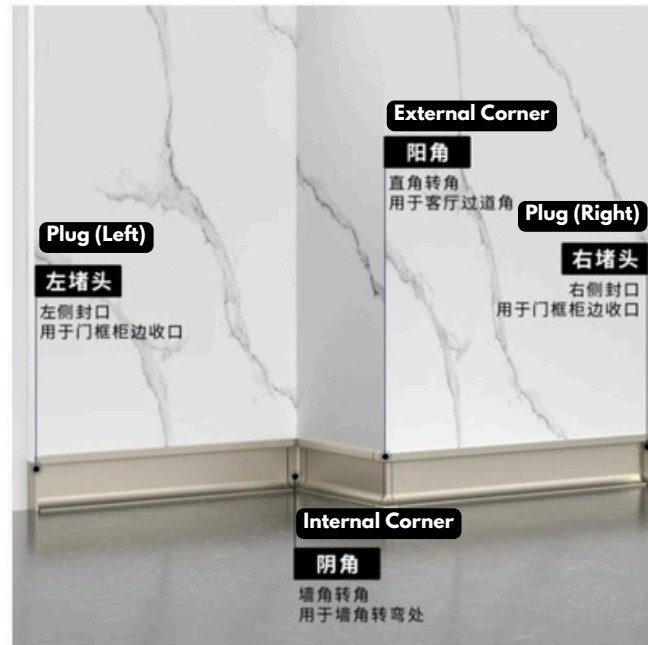

Aluminium Skirting & Profiles v2

www.smartflooringsb.com

Aluminium Skirting (Baseboard)

Aluminium Skirting (Baseboard)

**1 pc 2.5m Skirting required 5 pcs baseboard

Size: 50 x 10 x 2500mm
Thickness: 1.0mm

Aluminium Skirting (Adhesive)

INSTALLATION METHOD

Option 1: with edges

Option 2: without edges

Size: 80 x 12 x 2500mm

Thickness: 1.0mm

Aluminium Skirting (Adhesive)

External Corner

End Cap - Left