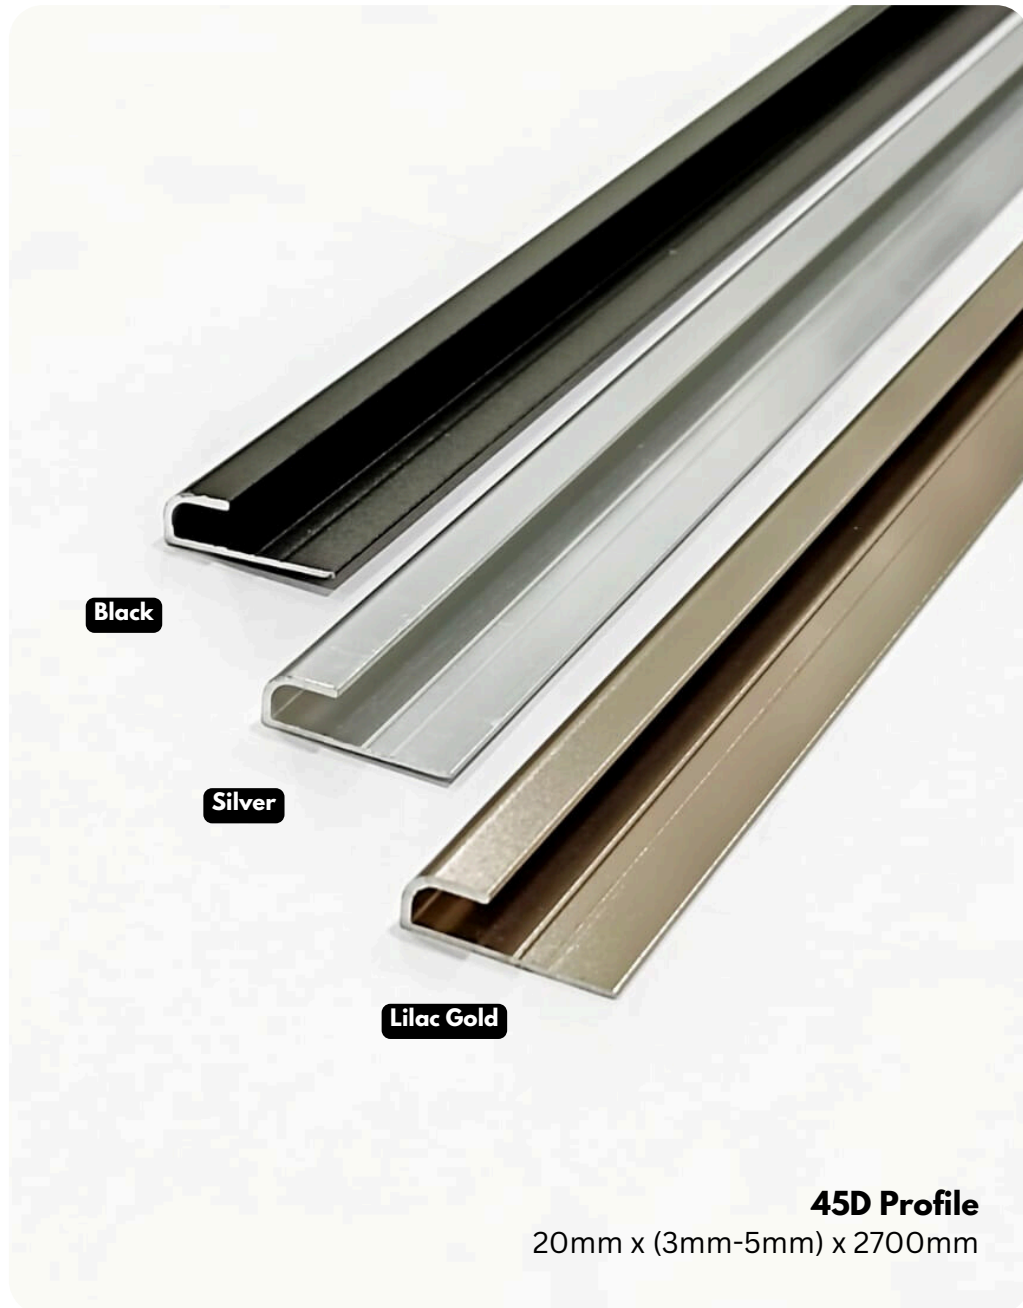

Aluminium Skirting & Profiles v2

www.smartflooringsb.com

Aluminium Skirting (Baseboard)

Aluminium Skirting (Baseboard)

**1 pc 2.5m Skirting required 5 pcs baseboard

Size: 50 x 10 x 2500mm
Thickness: 1.0mm

Aluminium Skirting (Adhesive)

INSTALLATION METHOD

Option 1: with edges

Option 2: without edges

Size: 80 x 12 x 2500mm

Thickness: 1.0mm

Aluminium Skirting (Adhesive)

External Corner

End Cap - Left

Internal Corner

End Cap - Right

Center Joint

Aluminium Profiles

Aluminium Profiles

Aluminium Profiles

A3

A4