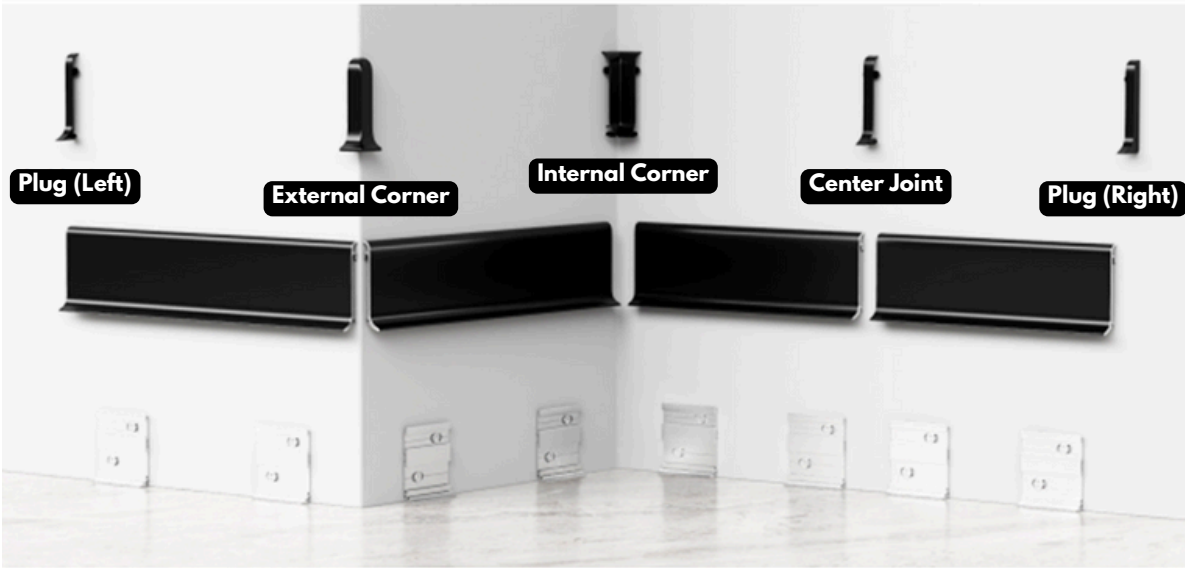

Aluminium Skirting & Profiles v2

www.smartflooringsb.com

Aluminium Skirting (Baseboard)

Aluminium Skirting (Baseboard)

**1 pc 2.5m Skirting required 5 pcs baseboard

Size: 50 x 10 x 2500mm
Thickness: 1.0mm

Aluminium Skirting (Adhesive)

INSTALLATION METHOD

Option 1: with edges

Option 2: without edges

Size: 80 x 12 x 2500mm

Thickness: 1.0mm

Aluminium Skirting (Adhesive)

External Corner

End Cap - Left