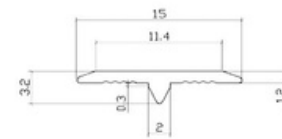

INSTALLATION METHOD

Option 1: with edges

Option 2: without edges

Size: 80 x 12 x 2500mm

Thickness: 1.0mm

Aluminium Skirting (Adhesive)

External Corner

End Cap - Left

Internal Corner

End Cap - Right

Center Joint

Aluminium Profiles

Aluminium Profiles

Aluminium Profiles

A3

A4