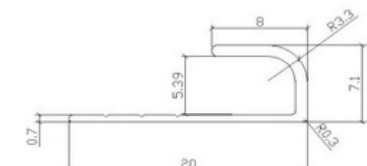

Aluminium Skirting & Profiles v2

www.smartflooringsb.com

Aluminium Skirting (Baseboard)

Aluminium Skirting (Baseboard)

**1 pc 2.5m Skirting required 5 pcs baseboard

Size: 50 x 10 x 2500mm
Thickness: 1.0mm

Aluminium Skirting (Adhesive)

INSTALLATION METHOD

Option 1: with edges

Option 2: without edges

Size: 80 x 12 x 2500mm

Thickness: 1.0mm

Aluminium Skirting (Adhesive)

External Corner

End Cap - Left

Internal Corner

End Cap - Right

Center Joint

Aluminium Profiles

Aluminium Profiles

Aluminium Profiles

A3

A4