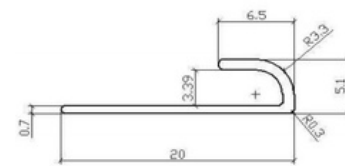

Aluminium Skirting & Profiles v2

www.smartflooringsb.com

Aluminium Skirting (Baseboard)

Aluminium Skirting (Baseboard)

**1 pc 2.5m Skirting required 5 pcs baseboard

Size: 50 x 10 x 2500mm
Thickness: 1.0mm

Aluminium Skirting (Adhesive)

INSTALLATION METHOD

Option 1: with edges

Option 2: without edges

Size: 80 x 12 x 2500mm

Thickness: 1.0mm

Aluminium Skirting (Adhesive)

External Corner

End Cap - Left

Internal Corner

End Cap - Right

Center Joint

Aluminium Profiles

Aluminium Profiles

Aluminium Profiles

A3

A4