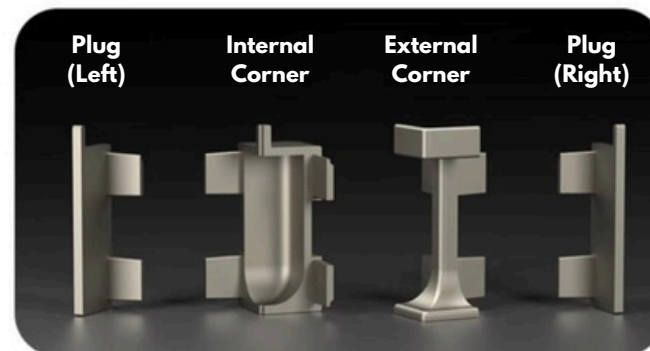

Aluminium Skirting & Profiles v2

www.smartflooringsb.com

Aluminium Skirting (Baseboard)

Aluminium Skirting (Baseboard)

**1 pc 2.5m Skirting required 5 pcs baseboard

Size: 50 x 10 x 2500mm
Thickness: 1.0mm

Aluminium Skirting (Adhesive)

INSTALLATION METHOD

Option 1: with edges

Option 2: without edges

Size: 80 x 12 x 2500mm

Thickness: 1.0mm

Aluminium Skirting (Adhesive)

External Corner

End Cap - Left

Internal Corner

End Cap - Right

Center Joint

Aluminium Profiles

Aluminium Profiles

Aluminium Profiles

A3

A4