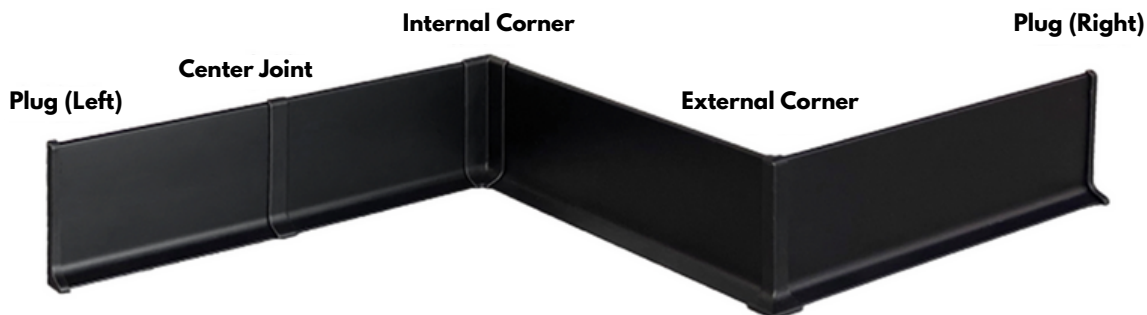

Aluminium Skirting & Profiles v2

www.smartflooringsb.com

Aluminium Skirting (Baseboard)

Aluminium Skirting (Baseboard)

**1 pc 2.5m Skirting required 5 pcs baseboard

Size: 50 x 10 x 2500mm
Thickness: 1.0mm

Aluminium Skirting (Adhesive)

INSTALLATION METHOD

Option 1: with edges

Option 2: without edges

Size: 80 x 12 x 2500mm

Thickness: 1.0mm

Aluminium Skirting (Adhesive)

External Corner

End Cap - Left