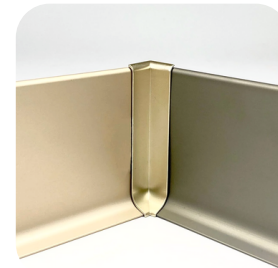

Aluminium Skirting & Profiles v2

www.smartflooringsb.com

Aluminium Skirting (Baseboard)

Aluminium Skirting (Baseboard)

**1 pc 2.5m Skirting required 5 pcs baseboard

Size: 50 x 10 x 2500mm
Thickness: 1.0mm

Aluminium Skirting (Adhesive)

INSTALLATION METHOD

Option 1: with edges

Option 2: without edges

Size: 80 x 12 x 2500mm

Thickness: 1.0mm

Aluminium Skirting (Adhesive)

External Corner

End Cap - Left

Internal Corner

End Cap - Right

Center Joint

Aluminium Profiles

Aluminium Profiles

Aluminium Profiles

A3

A4