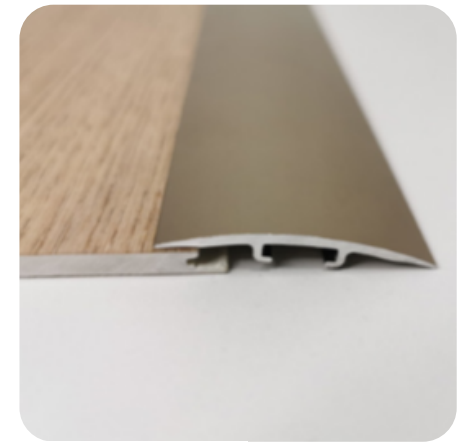

Aluminium Skirting & Profiles v2

www.smartflooringsb.com

Aluminium Skirting (Baseboard)

Aluminium Skirting (Baseboard)

**1 pc 2.5m Skirting required 5 pcs baseboard

Size: 50 x 10 x 2500mm
Thickness: 1.0mm

Aluminium Skirting (Adhesive)

INSTALLATION METHOD

Option 1: with edges

Option 2: without edges

Size: 80 x 12 x 2500mm

Thickness: 1.0mm

Aluminium Skirting (Adhesive)

External Corner

End Cap - Left

Internal Corner

End Cap - Right

Center Joint

Aluminium Profiles

Aluminium Profiles

Aluminium Profiles

A3

A4