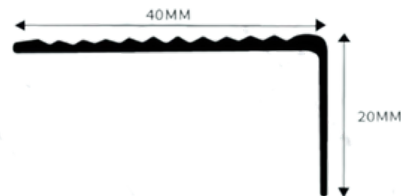

Aluminium Skirting & Profiles v2

www.smartflooringsb.com

Aluminium Skirting (Baseboard)

Aluminium Skirting (Baseboard)

**1 pc 2.5m Skirting required 5 pcs baseboard

Size: 50 x 10 x 2500mm
Thickness: 1.0mm

Aluminium Skirting (Adhesive)

INSTALLATION METHOD

Option 1: with edges

Option 2: without edges

Size: 80 x 12 x 2500mm

Thickness: 1.0mm

Aluminium Skirting (Adhesive)

External Corner

End Cap - Left

Internal Corner

End Cap - Right

Center Joint

Aluminium Profiles

Aluminium Profiles

Aluminium Profiles

A3

A4