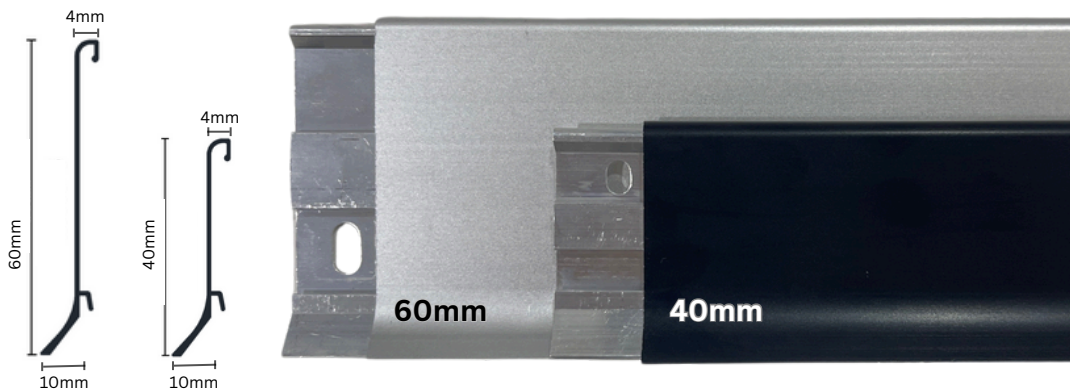

Aluminium Skirting & Profiles v2

www.smartflooringsb.com

Aluminium Skirting (Baseboard)

Aluminium Skirting (Baseboard)

**1 pc 2.5m Skirting required 5 pcs baseboard

Size: 50 x 10 x 2500mm
Thickness: 1.0mm

Aluminium Skirting (Adhesive)

INSTALLATION METHOD

Option 1: with edges

Option 2: without edges

Size: 80 x 12 x 2500mm

Thickness: 1.0mm

Aluminium Skirting (Adhesive)

External Corner

End Cap - Left

Internal Corner

End Cap - Right

Center Joint

Aluminium Profiles

Aluminium Profiles

Aluminium Profiles

A3

A4