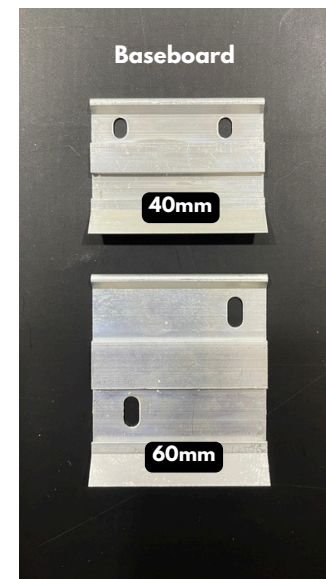

Aluminium Skirting & Profiles v2

www.smartflooringsb.com

Aluminium Skirting (Baseboard)

Aluminium Skirting (Baseboard)

**1 pc 2.5m Skirting required 5 pcs baseboard

Size: 50 x 10 x 2500mm
Thickness: 1.0mm

Aluminium Skirting (Adhesive)

INSTALLATION METHOD

Option 1: with edges

Option 2: without edges

Size: 80 x 12 x 2500mm

Thickness: 1.0mm

Aluminium Skirting (Adhesive)

External Corner

End Cap - Left