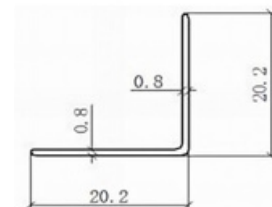

Aluminium Skirting & Profiles v2

www.smartflooringsb.com

Aluminium Skirting (Baseboard)

Aluminium Skirting (Baseboard)

**1 pc 2.5m Skirting required 5 pcs baseboard

Size: 50 x 10 x 2500mm
Thickness: 1.0mm

Aluminium Skirting (Adhesive)

INSTALLATION METHOD

Option 1: with edges

Option 2: without edges

Size: 80 x 12 x 2500mm

Thickness: 1.0mm

Aluminium Skirting (Adhesive)

External Corner

End Cap - Left

Internal Corner

End Cap - Right

Center Joint

Aluminium Profiles

Aluminium Profiles

Aluminium Profiles

A3

A4