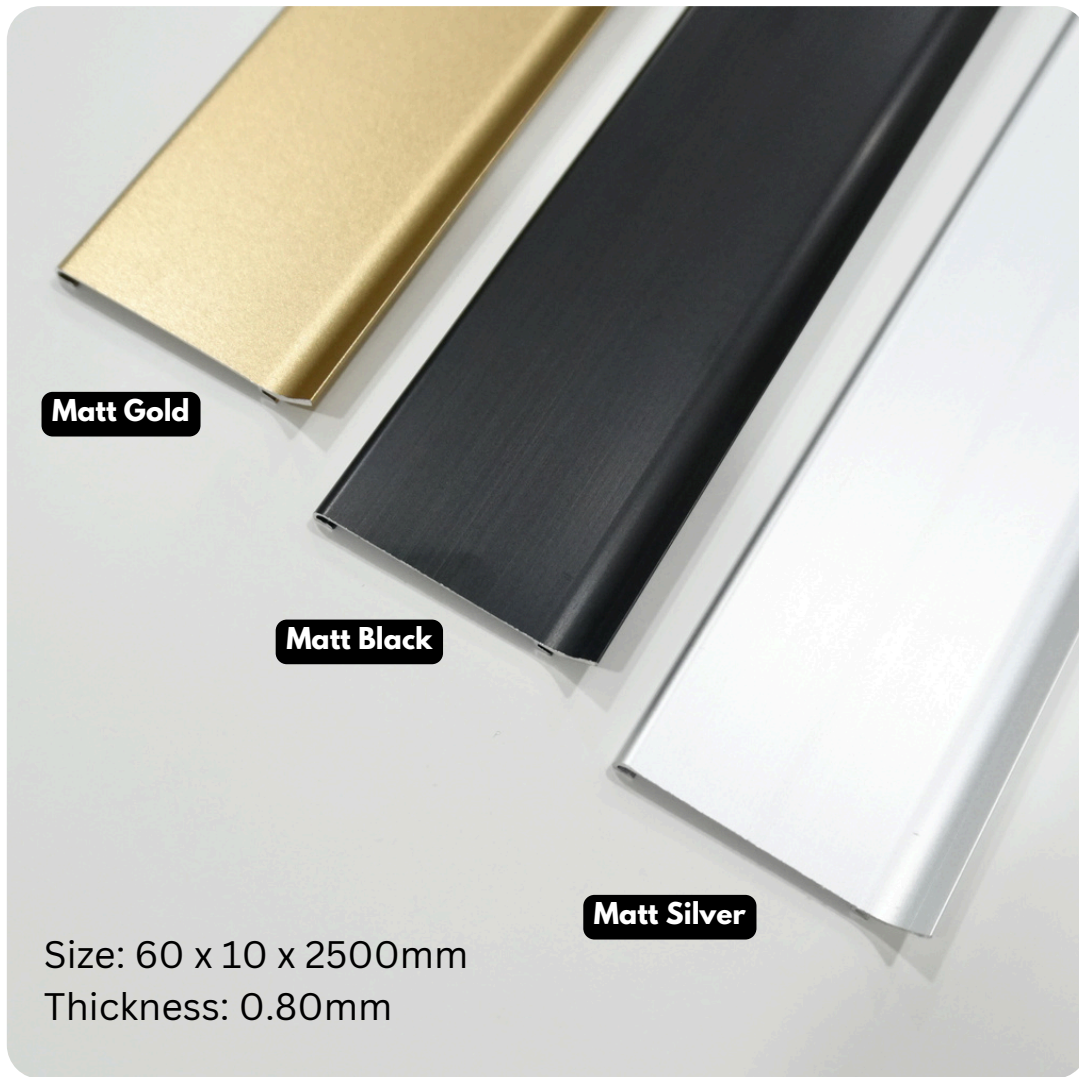

Aluminium Skirting & Profiles v2

www.smartflooringsb.com

Aluminium Skirting (Baseboard)

Aluminium Skirting (Baseboard)

**1 pc 2.5m Skirting required 5 pcs baseboard

Size: 50 x 10 x 2500mm
Thickness: 1.0mm

Aluminium Skirting (Adhesive)

INSTALLATION METHOD

Option 1: with edges

Option 2: without edges

Size: 80 x 12 x 2500mm

Thickness: 1.0mm

Aluminium Skirting (Adhesive)

External Corner

End Cap - Left