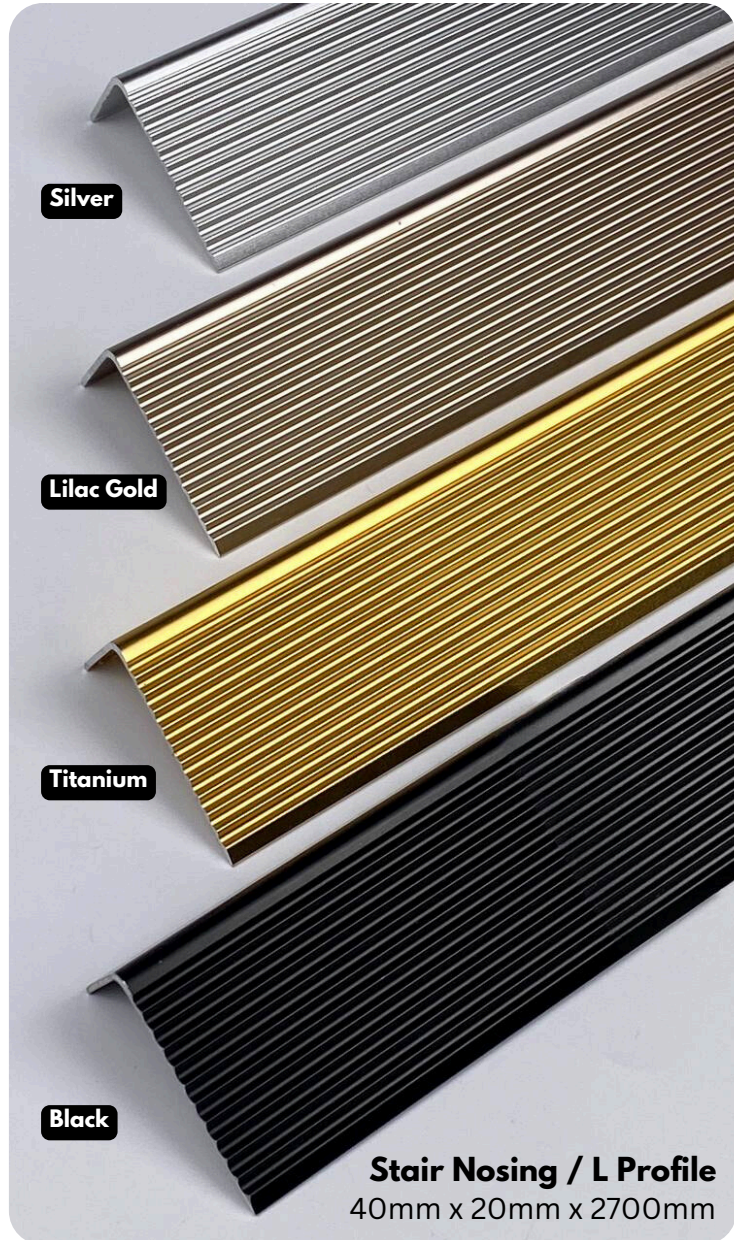

Aluminium Skirting & Profiles v2

www.smartflooringsb.com

Aluminium Skirting (Baseboard)

Aluminium Skirting (Baseboard)

**1 pc 2.5m Skirting required 5 pcs baseboard

Size: 50 x 10 x 2500mm
Thickness: 1.0mm

Aluminium Skirting (Adhesive)

INSTALLATION METHOD

Option 1: with edges

Option 2: without edges

Size: 80 x 12 x 2500mm

Thickness: 1.0mm

Aluminium Skirting (Adhesive)

External Corner

End Cap - Left

Internal Corner

End Cap - Right

Center Joint

Aluminium Profiles

Aluminium Profiles

Aluminium Profiles

A3

A4