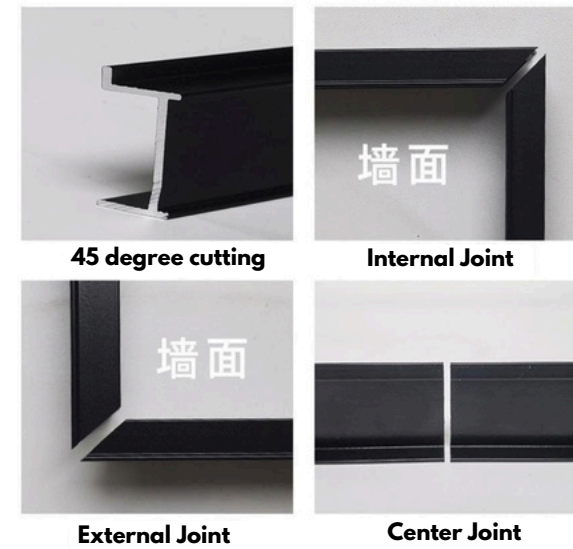

Aluminium Skirting & Profiles v2

www.smartflooringsb.com

Aluminium Skirting (Baseboard)

Aluminium Skirting (Baseboard)

**1 pc 2.5m Skirting required 5 pcs baseboard

Size: 50 x 10 x 2500mm
Thickness: 1.0mm

Aluminium Skirting (Adhesive)

INSTALLATION METHOD

Option 1: with edges

Option 2: without edges

Size: 80 x 12 x 2500mm

Thickness: 1.0mm

Aluminium Skirting (Adhesive)

External Corner

End Cap - Left

Internal Corner

End Cap - Right

Center Joint

Aluminium Profiles

Aluminium Profiles

Aluminium Profiles

A3

A4